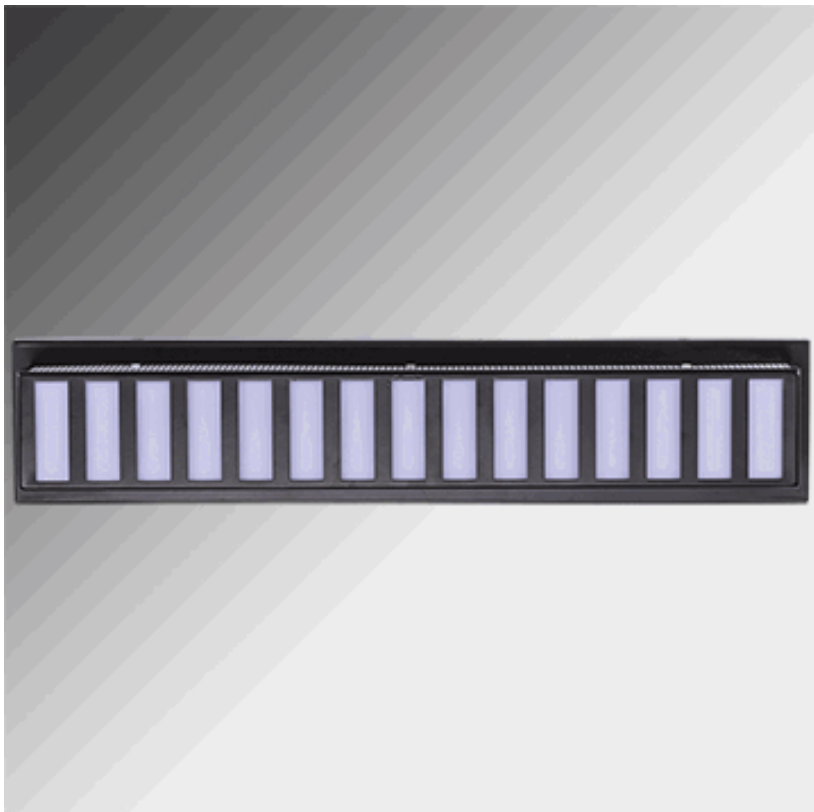

## 4002V

ARKANSAS LIGHTING  
S T A Y I L L U M I N A T E D

24" Pottery Bronze Vanity, 15 watt LED, Direct Wire, with Metal Mesh at top and Frosted White Acrylic Bottom Diffuser. Rated UL damp location.

Lamp Dimensions: 24"W, 5"H, 3.5"D

Lamp Finish: Pottery Bronze

Switch: NA

Bulb Wattage: Integrated LED 15 watt

Cordset: direct wired

Socket: LED

Base: NA

Extension:

Shade Part Number: NA

Shade Material: White Acrylic

Shade Dimensions: NA

Harp: NA

Miscellaneous: with Metal Mesh Top and White Frosted Acrylic Diffuser on bottom, Rated UL damp location

Options:

Arkansas Lighting  
1701 S. 28th Street  
Van Buren, AR 72956